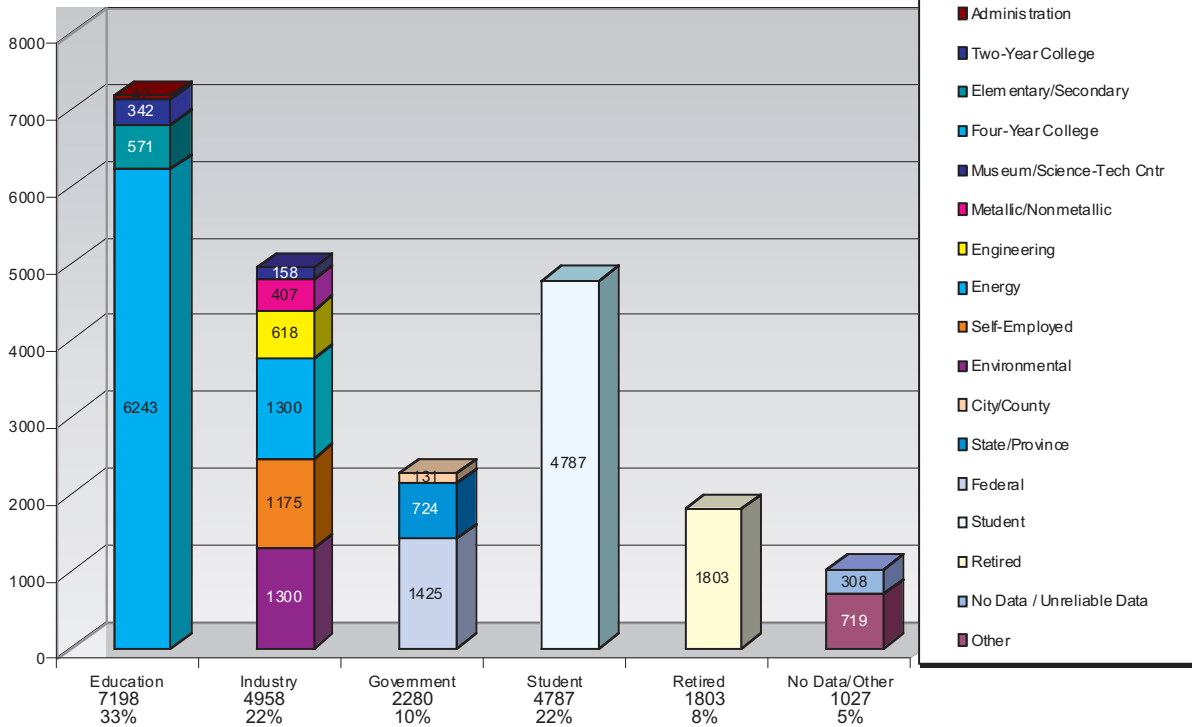

31 DECEMBER 2008

MEMBERSHIP DEMOGRAPHICS

22,065 MEMBERS REPRESENTING 97 COUNTRIES

EMPLOYMENT

PROFESSIONAL INTEREST

MEMBER AGE