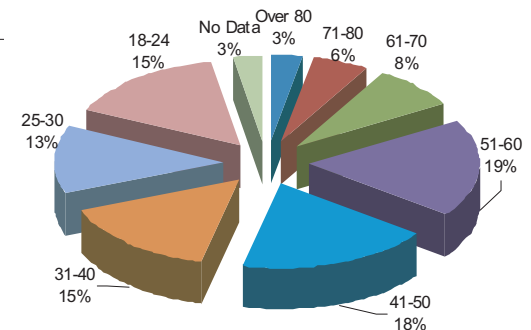

31 DECEMBER 2008

MEMBERSHIP DEMOGRAPHICS

22,065 MEMBERS REPRESENTING 97 COUNTRIES

EMPLOYMENT

PROFESSIONAL INTEREST

MEMBER AGE