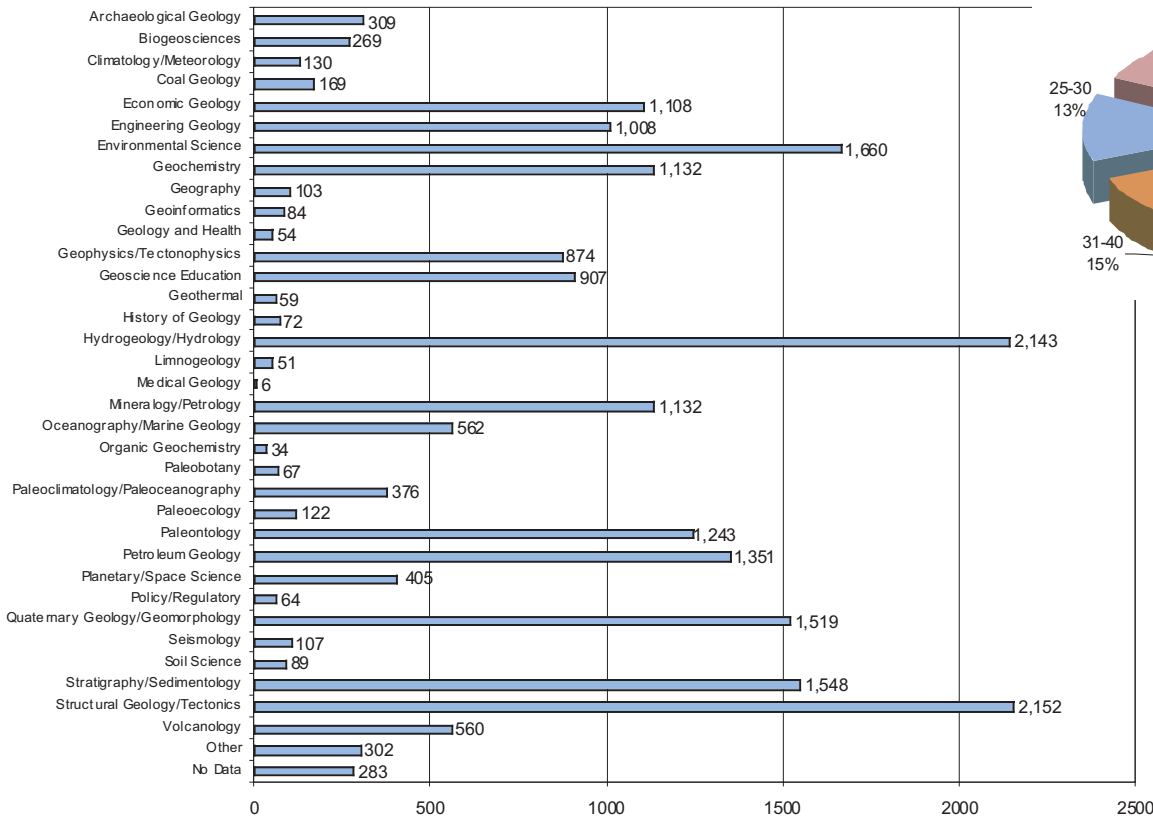

31 DECEMBER 2008

MEMBERSHIP DEMOGRAPHICS

22,065 MEMBERS REPRESENTING 97 COUNTRIES

EMPLOYMENT

PROFESSIONAL INTEREST

MEMBER AGE